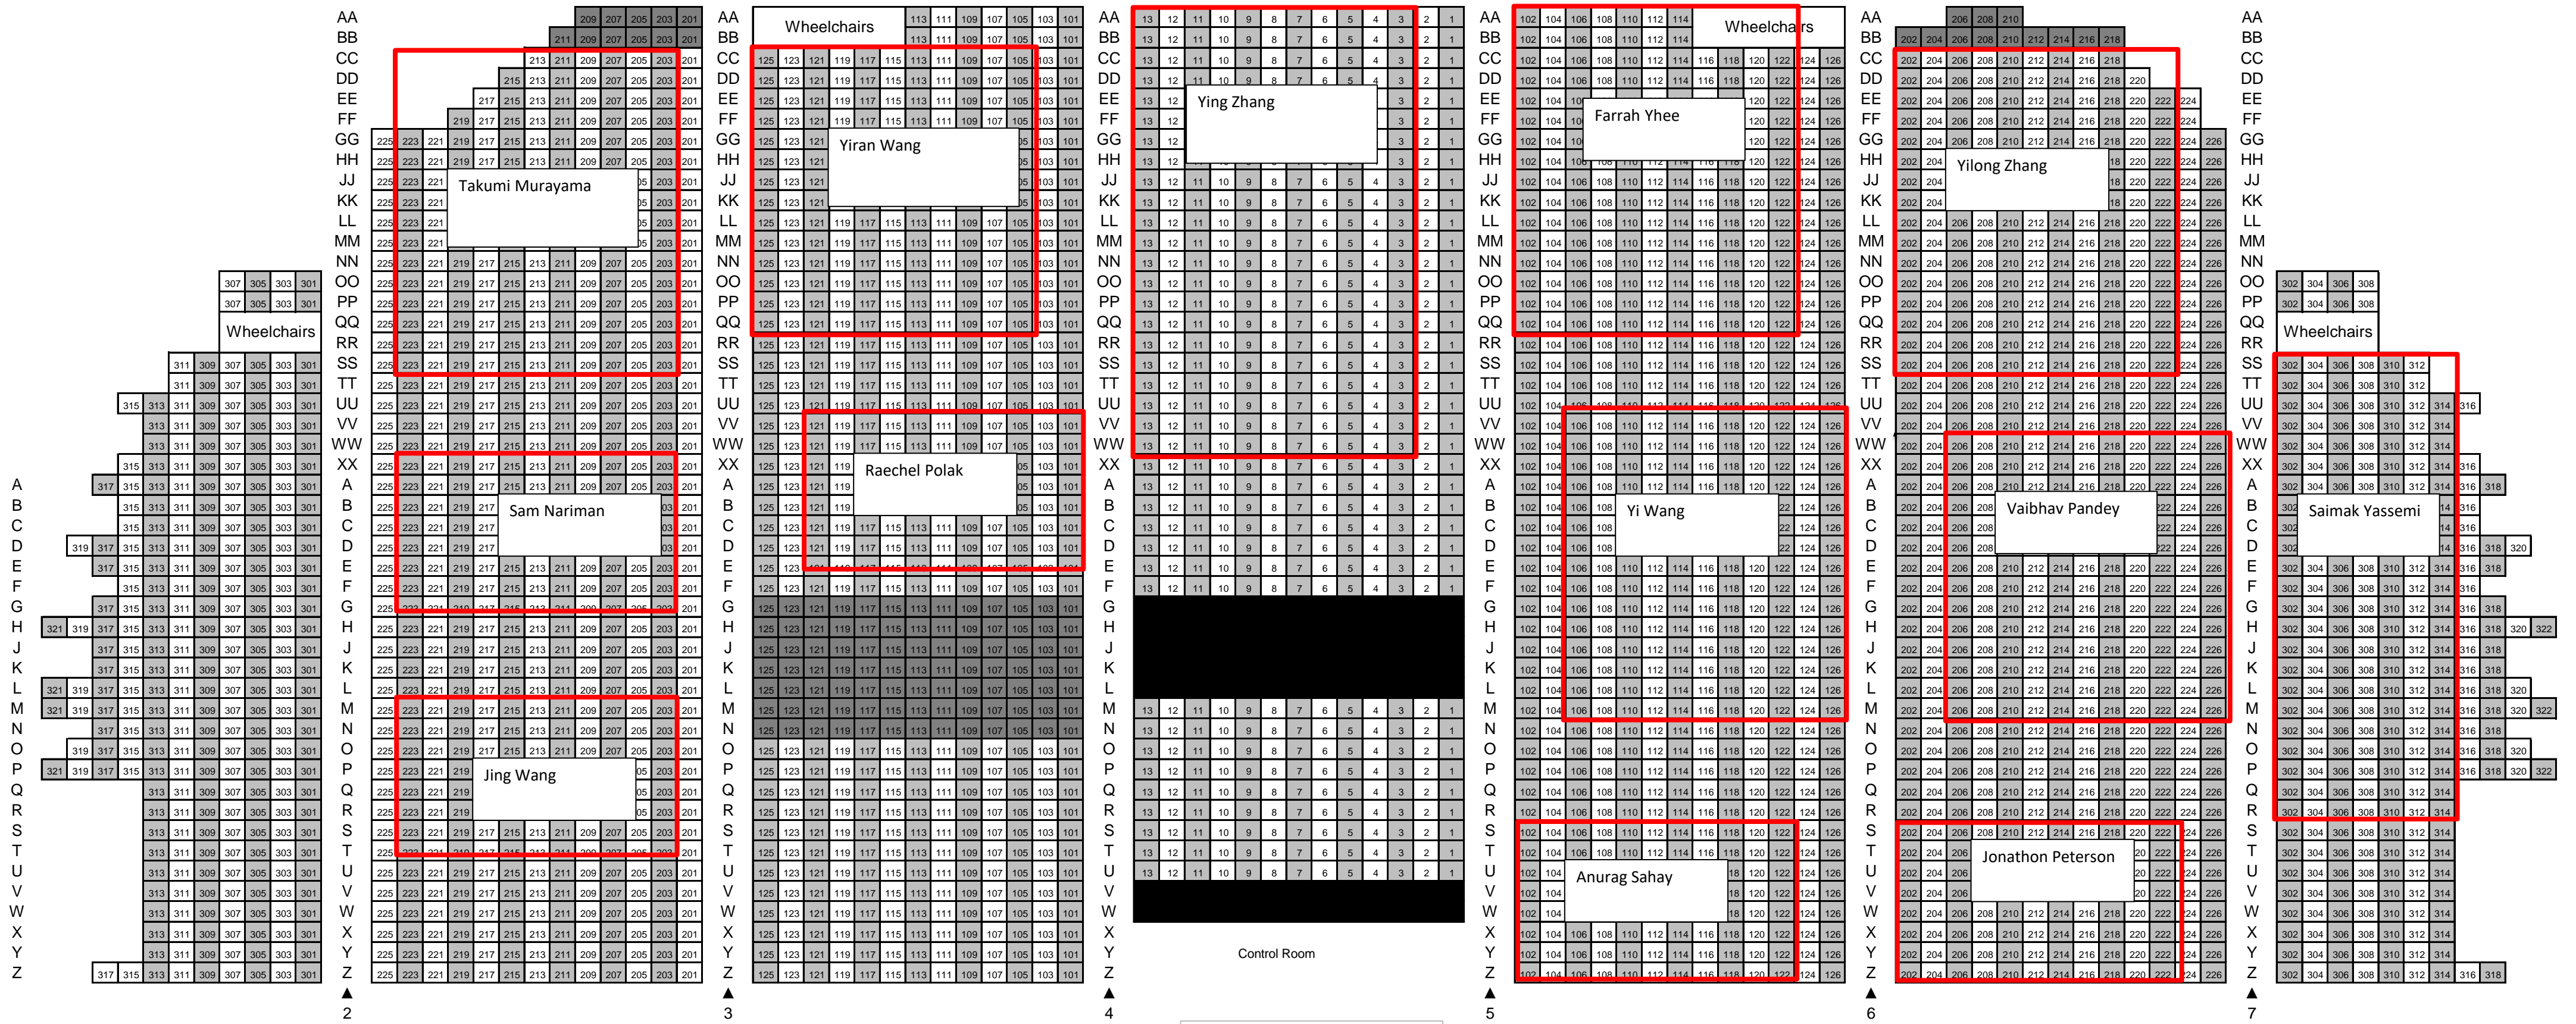

MA 26500 FINAL

Wednesday, December 13th 1:00-3:00 p.m.

All sections in ELLT 116 MAIN FLOOR

MA 2650
FINAL

Elliot Hall Main Floor ELLT 116
3387 stations
Exam Capacity 1825 stations (shown shaded)
No seating center section rows G,H,J,K,L,M,N,V,W

Wednesday, December 13, 2023
1:00-3:00 p.m.

NO STUDENTS IN BLACK AREA.
GRAY AREA BAD LIGHTING.